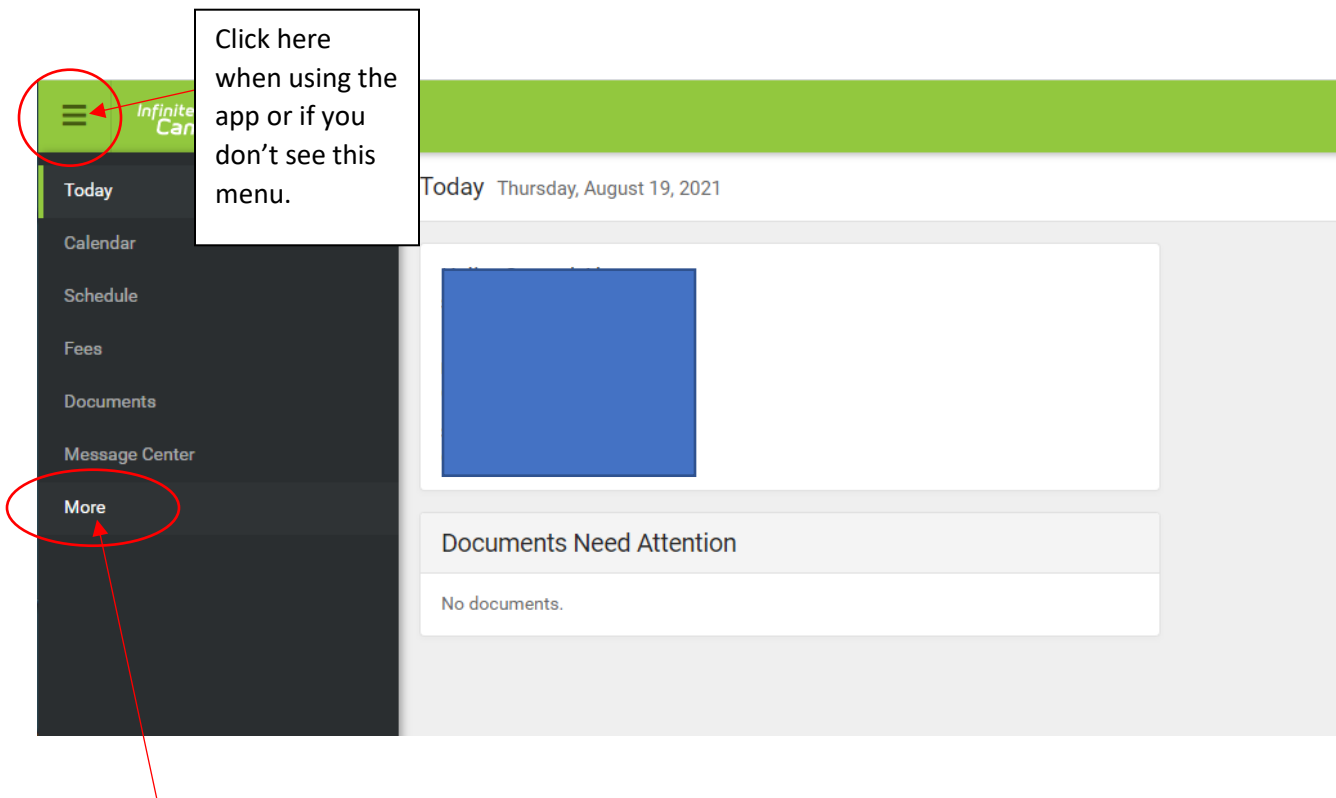

White Plains School District

Transportation information in the IC parent or student portal

Log into <https://ic.wpcsd.k12.ny.us/campus/portal/wp.jsp> or use the Campus Student or Parent App on your phone.