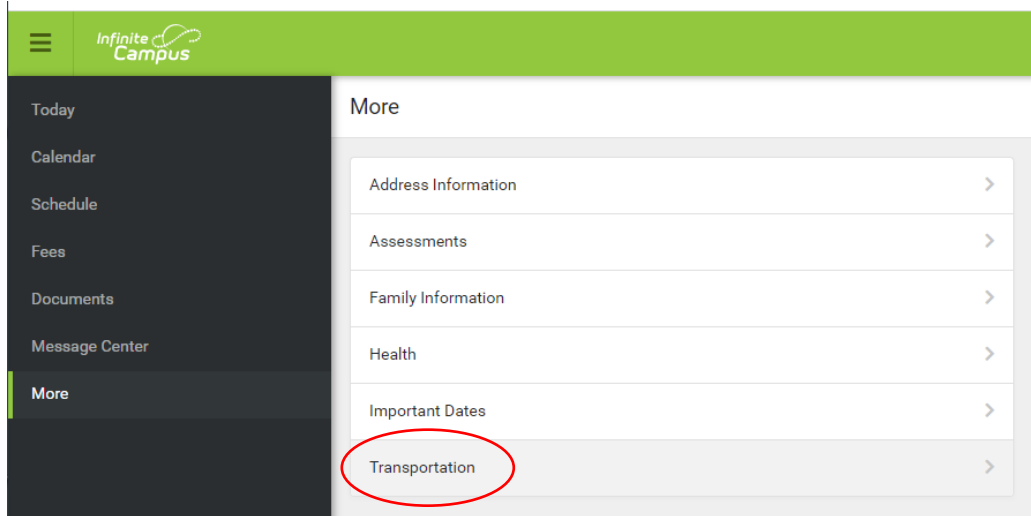

White Plains School District

Transportation information in the IC parent or student portal

Log into <https://ic.wpcsd.k12.ny.us/campus/portal/wp.jsp> or use the Campus Student or Parent App on your phone.

Click More

Click Transportation

Espanol

White Plains School District

Información de transporte en el portal para padres o estudiantes de IC

Inicie sesión en <https://ic.wpcsd.k12.ny.us/campus/portal/wp.jsp> o use la aplicación Campus Student o Parent en su teléfono.