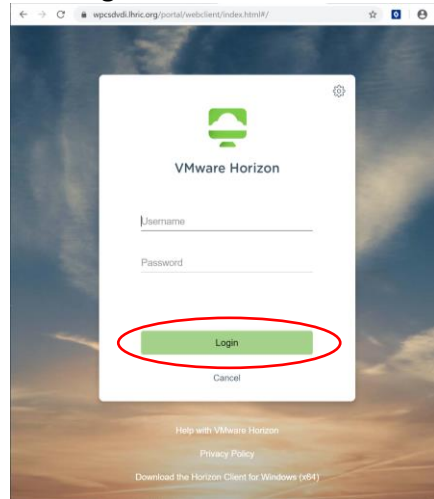

HTML Web Version

<https://wpcsdvdi.lhric.org>

Username: Full Email Address

Password: same as for the school computer network

Click Login

Click on **WPDeskTOP** and a Windows 10 desktop will appear in your browser (takes about 2-3 mins to load). Same software resources that are in district are available.