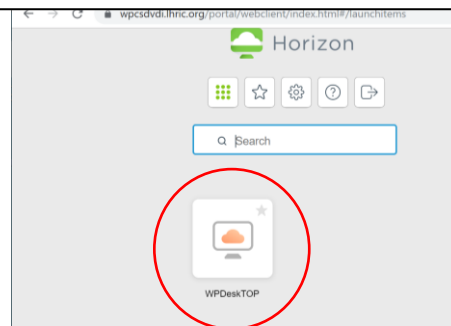

VM Horizon Client Version on Windows or Mac

After you download and install the software

You will be prompted to Add a Server:

wpcsdvdi.lhric.org

(Click on this name when done entering)

Username: Full Email Address

Password: same as for the school computer network

Click on **WPDeskTOP**

Windows 10 desktop will appear (takes about 2-3 mins to load).

Same software resources that are in district are available.