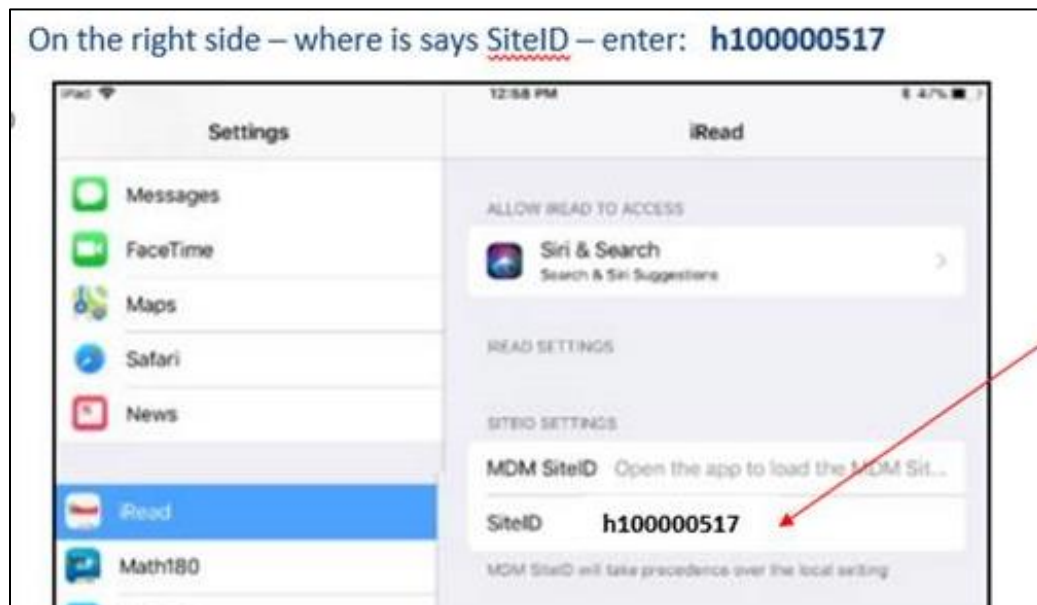

WPCSD

Configuring any HMH apps on an iPad, such as:
SRI/SMI/iRead/Read180/Math180/Sys44

Download the appropriate app from self-service

Before using the app, **tap** the **Settings** icon on the iPad Home Screen.

Tap the appropriate HMH app icon from the Settings menu.
SRI/SMI/iRead/Read180/Math180/Sys44

Site ID Code field enter: h100000517