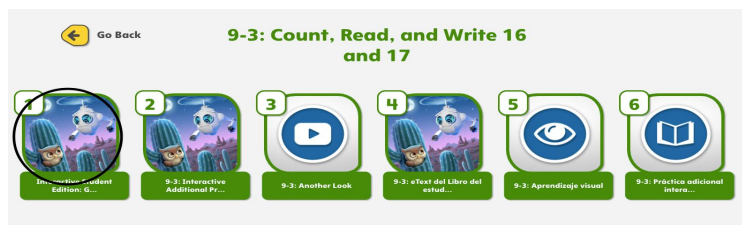

## Directions to access daily EnVision math lessons

Log into Pearson  
Realize through  
Clever and click  
Explore.

Click on the Program  
EnVisions.

Scroll down to topic of  
the day and click on  
that topic.

Scroll down to  
assigned lesson.

Click on the  
interactive student  
edition.

Click on Solve and Share and complete and next click on Visual Learning and watch video.

Click on Interactive Additional Practice.