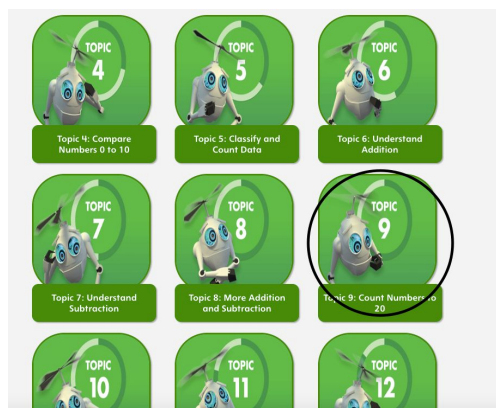

## Directions to access daily EnVision math lessons

Log into Pearson  
Realize through  
Clever and click  
Explore.

Click on the Program  
EnVisions.

Scroll down to topic of  
the day and click on  
that topic.

Scroll down to  
assigned lesson.

Click on the  
interactive student  
edition.

Click on Solve and Share and complete and next click on Visual Learning and watch video.

Click on Interactive Additional Practice.