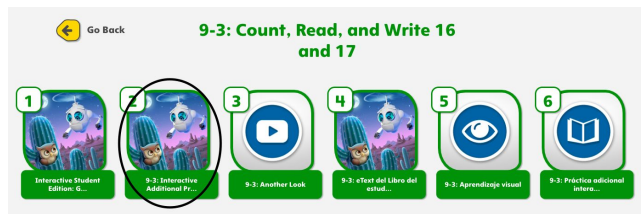

Scroll down to  
assigned lesson.

Click on the  
interactive student  
edition.

Click on Solve and Share and complete and next click on Visual Learning and watch video.

Click on Interactive Additional Practice.

\*\*Optional - watch Another Look Video for deeper understanding of today's lesson.