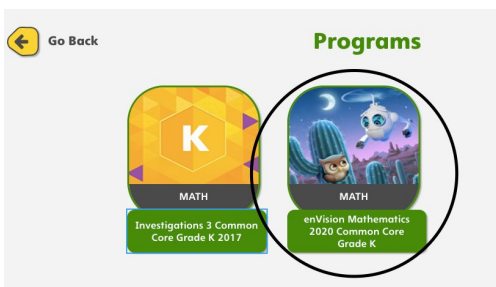

## Directions to access daily EnVision math lessons

Log into Pearson  
Realize through  
Clever and click  
Explore.

Click on the Program  
EnVisions.

Scroll down to topic of  
the day and click on  
that topic.